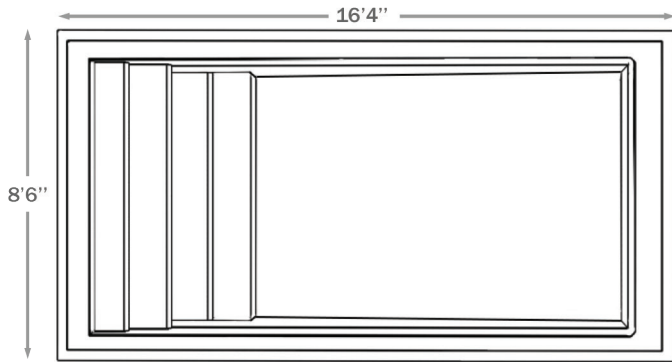

AQUARINO

816 | 8 X 16

INCLUDED:
SKIMMER | RETURN | DRAIN

AVAILABLE COLORS

STANDARD

OPTIONAL COLORS

WEIGHT EMPTY POOL	900 POUNDS 450 KGS
INTERIOR VOLUME	460 CUBIC FEET
WATER VOLUME	11,700 LITERS 3,100 GALLONS