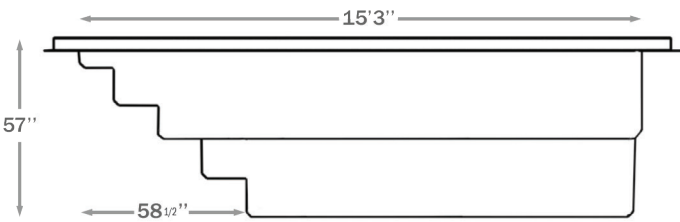

AQUARINO

816 | 8 X 16

INCLUDED:
SKIMMER | RETURN | DRAIN

AVAILABLE COLORS

STANDARD

OPTIONAL COLORS

WEIGHT EMPTY POOL	900 POUNDS 450 KGS
INTERIOR VOLUME	460 CUBIC FEET
WATER VOLUME	11,700 LITERS 3,100 GALLONS