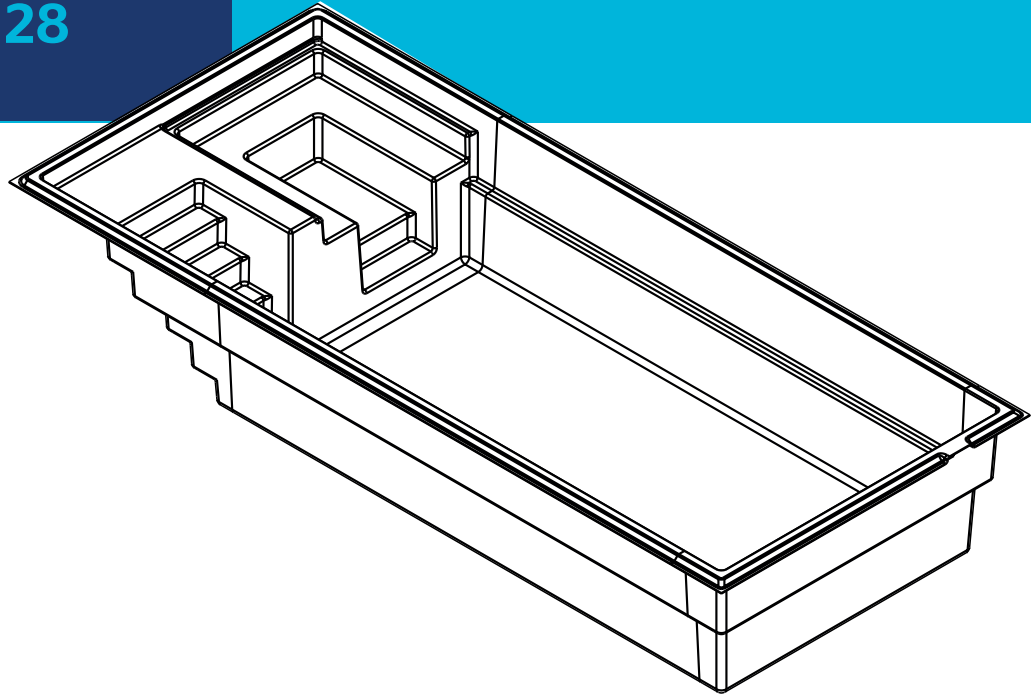

AQUARINO

1228 | 12 X 28

INCLUDED:
SKIMMER | RETURN | DRAIN

AVAILABLE COLORS

WEIGHT EMPTY POOL	2099 POUNDS 952 KGS
INTERIOR VOLUME	1051 CUBIC FEET
WATER VOLUME	29 761 LITERS 7862 GALLONS