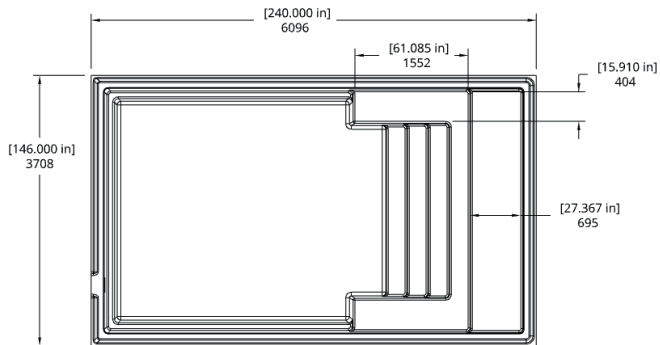

AQUARINO

1220 | 12 X 20 BEACH

INCLUDED:
SKIMMER | RETURN | DRAIN

AVAILABLE COLORS

STANDARD

OPTIONAL COLORS

WEIGHT EMPTY POOL	1500 POUNDS 680 KGS
INTERIOR VOLUME	780 CUBIC FEET
WATER VOLUME	22 133 LITERS 5846 GALLONS